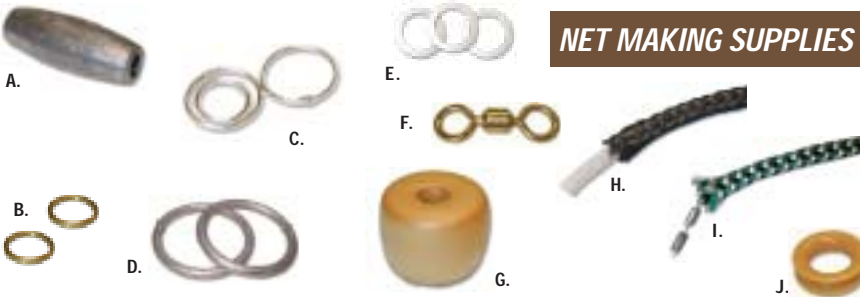

971-103-003	3	20	.020"	8700	\$34.99
971-103-006	6	50	.030"	3840	17.15
971-103-009	9	86	.040"	2160	15.29
971-103-012	12	101	.045"	1876	13.85
971-103-018	18	165	.060"	1131	13.35
971-103-024	24	260	.075"	697	13.35
971-103-030	30	309	.080"	585	13.35
971-103-048	48	430	.095"	380	13.55

FLOATING MINNOW DIPPERS

No more wet cold hands trying to catch minnows. Float suspends handle above water.

Order No. 934-202 Price: \$99

MINNOW DIPPERS

3 1/2" x 4" diameter net with 6" handle.

Order No. 973-100 Price: \$7.79

EXTRA LARGE MINNOW DIPPER

4" x 5" diameter net with 6 1/2" handle.

Order No. 934-200 Price: \$2.15

NET MAKING SUPPLIES

A. Net Weights - 16/pack, about 1 lb. 1/4" hole.
 Order No. 971-215 Price: \$4.35/lb.

B. Closing Rings - 3/4" brass rings used for closing nets. 6 per pack.
 Order No. 971-204 Price: \$1.59

C. Hinged Steel Rings - Set of 3 (1" and 2- 1 1/2")
 Order No. 971-205 Price: \$1.79

D. Hammock Ring - 2" diameter steel, 2 per pack.
 Order No. 971-206 Price: \$2.25